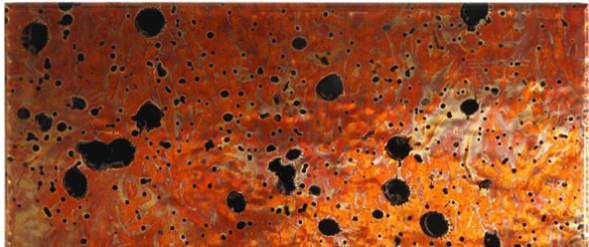

Metal Finish Options

Copper

Rojo

Rojo Y Negro

Medium Distressed

Mottled

Verde

Azul

Stellar

Enchantment

Bamboo

Tarnish

Raw Copper

Wine Red

Sunburst

Flamed

Irish Moss

Mystic Topaz

Wild Fire

Zebra

Leopard

Golden Bamboo

Bamboo Forest

Brushed Aluminum